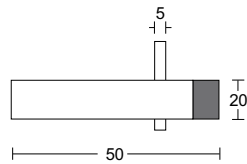

OMEGA DSA Series
COAT HOOK

- Solid grade 304 satin stainless steel
- Hand finished
- Concealed fixing

OMEGA DSA50 Series

OMEGA DSA70 Series

OMEGA DSA90 Series