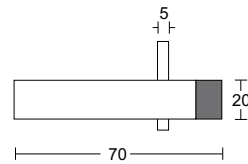

OMEGA DSA Series
COAT HOOK

- Solid grade 304 satin stainless steel
- Hand finished
- Concealed fixing

OMEGA DSA50 Series

OMEGA DSA70 Series

OMEGA DSA90 Series