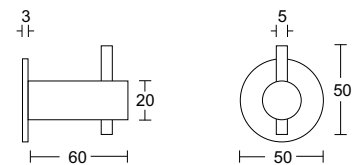

OMEGA DPA Series
COAT HOOK

- Solid grade 304 satin stainless steel
- Hand finished
- Concealed fixing

OMEGA DPA40

OMEGA DPA60

OMEGA DPA80