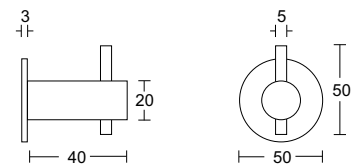

OMEGA DPA Series
COAT HOOK

- Solid grade 304 satin stainless steel
- Hand finished
- Concealed fixing

OMEGA DPA40

OMEGA DPA60

OMEGA DPA80