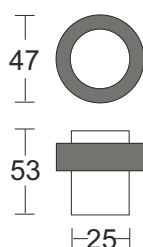

OMEGA DFS Series

Door stop.

Finishes: SS PS MP·BF

OMEGA DFS25-43

OMEGA DFS35-43

OMEGA DFS25-53

OMEGA DFS35-53