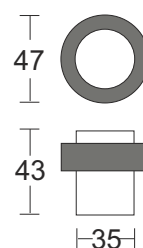

OMEGA DFS Series

Door stop.

Finishes: SS PS MP·BF

OMEGA DFS25-43

OMEGA DFS35-43

OMEGA DFS25-53

OMEGA DFS35-53