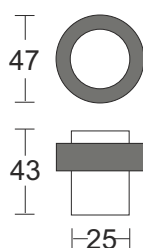

OMEGA DFS Series

Door stop.

Finishes: SS PS MP·BF

OMEGA DFS25-43

OMEGA DFS35-43

OMEGA DFS25-53

OMEGA DFS35-53