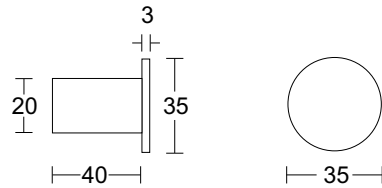

OMEGA DEA Series
COAT HOOK

- Solid grade 304 satin stainless steel
- Hand finished
- Concealed fixing

OMEGA DEA40

OMEGA DEA60

OMEGA DEA80