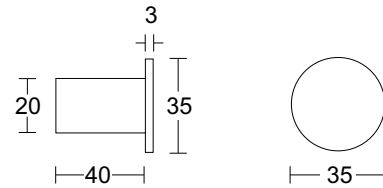

OMEGA DEA Series
COAT HOOK

- Solid grade 304 satin stainless steel
- Hand finished
- Concealed fixing

OMEGA DEA40

OMEGA DEA60

OMEGA DEA80